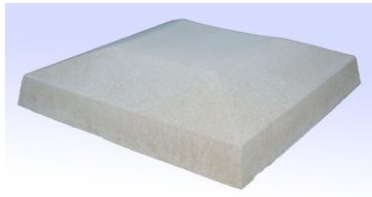

URBANO UNIQUE STONE

PIER CAPPING

Flat top ^

Pointed ^

Flat Bullnose Edge ^

Size	Description	Price
600x600	flat top / pointed /flat bullnose edge	\$60.00
550x550	flat top / pointed /flat bullnose edge	\$55.00
500x500	flat top / pointed /flat bullnose edge	\$50.00
450x450	flat top / pointed /flat bullnose edge	\$45.00
400x400	flat top / pointed /flat bullnose edge	\$40.00
300x300	pointed / flat bullnose edge	\$30.00

Range of thickness levels available for flat bullnose edge pier caps

- 40 mm
- 50 mm
- 60 mm
- 80 mm
- 100 mm

PRICING ON APPLICATION

Other flat top sizes also available on request

GOTHIC PIER CAPPING

600x600x120	\$ 275.00
500x500x120	\$ 220.00
400x400x120	\$ 170.00